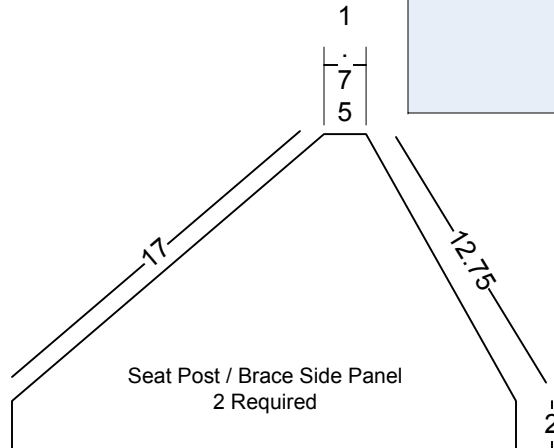

Rear Axle Alignment Block (Optional)
2 x 4 x 3

Steering Limiter Blocks
2 x 4 x 3

Brake Shape After Carving

19.5

12.875

20

20

18

11

18

12.875

20

15

1

18

9