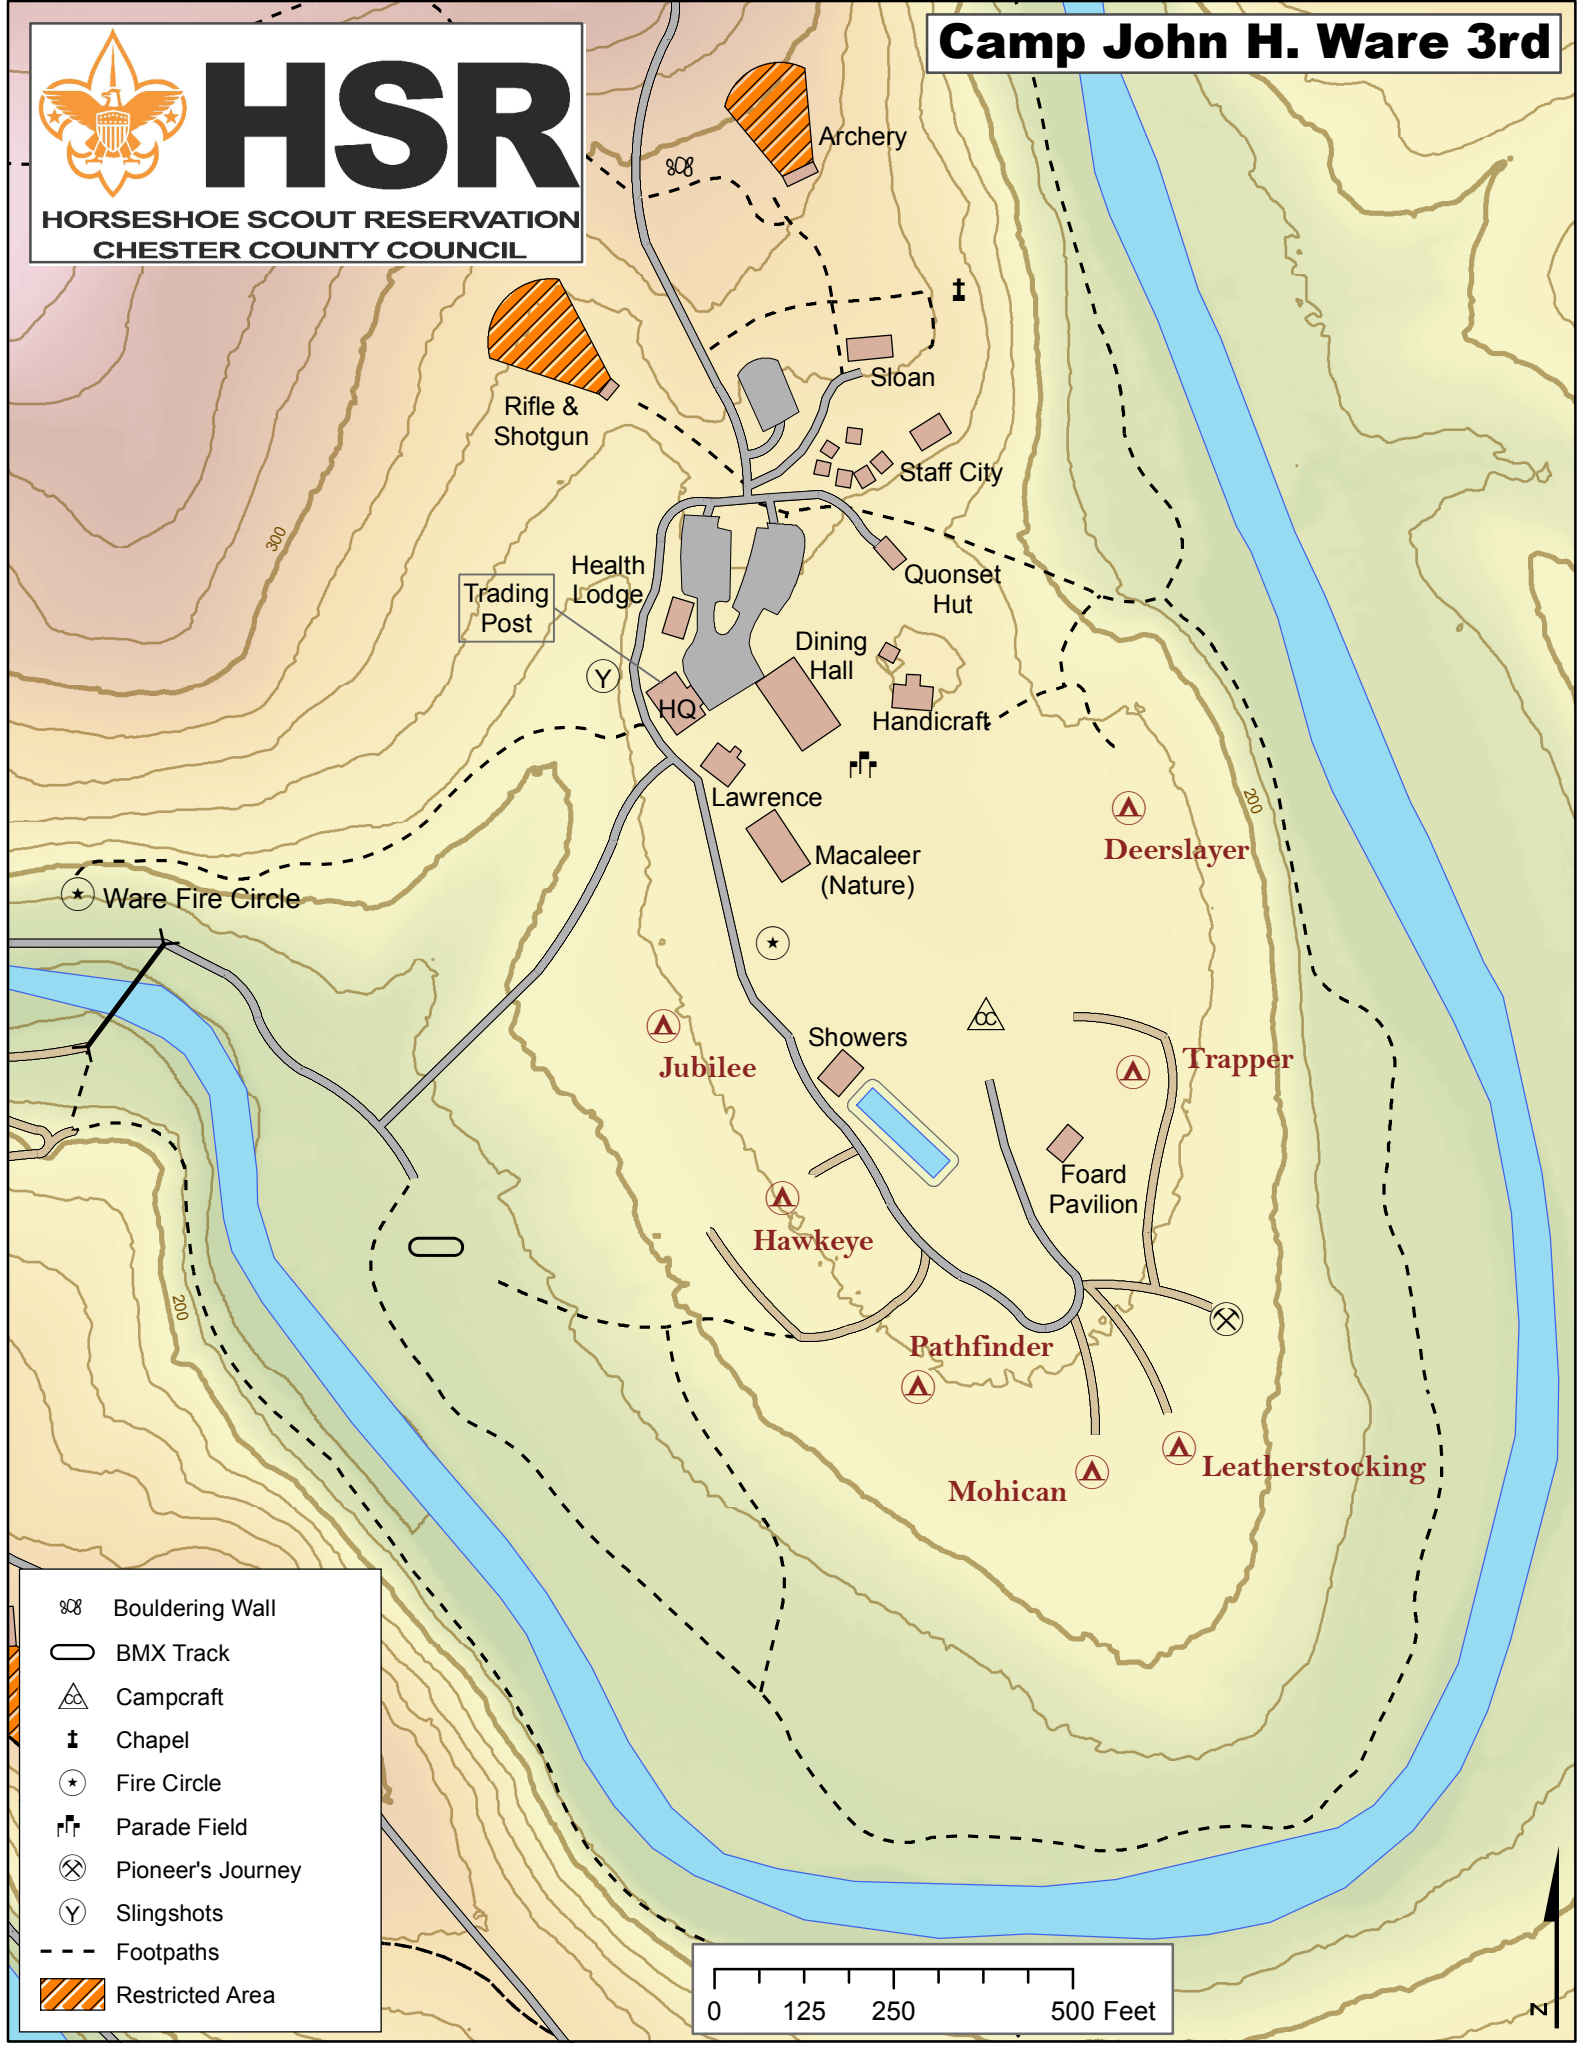

# HSR

HORSESHOE SCOUT RESERVATION  
CHESTER COUNTY COUNCIL

## Camp John H. Ware 3rd

-  Bouldering Wall
-  BMX Track
-  Campcraft
-  Chapel
-  Fire Circle
-  Parade Field
-  Pioneer's Journey
-  Slingshots
-  Footpaths
-  Restricted Area