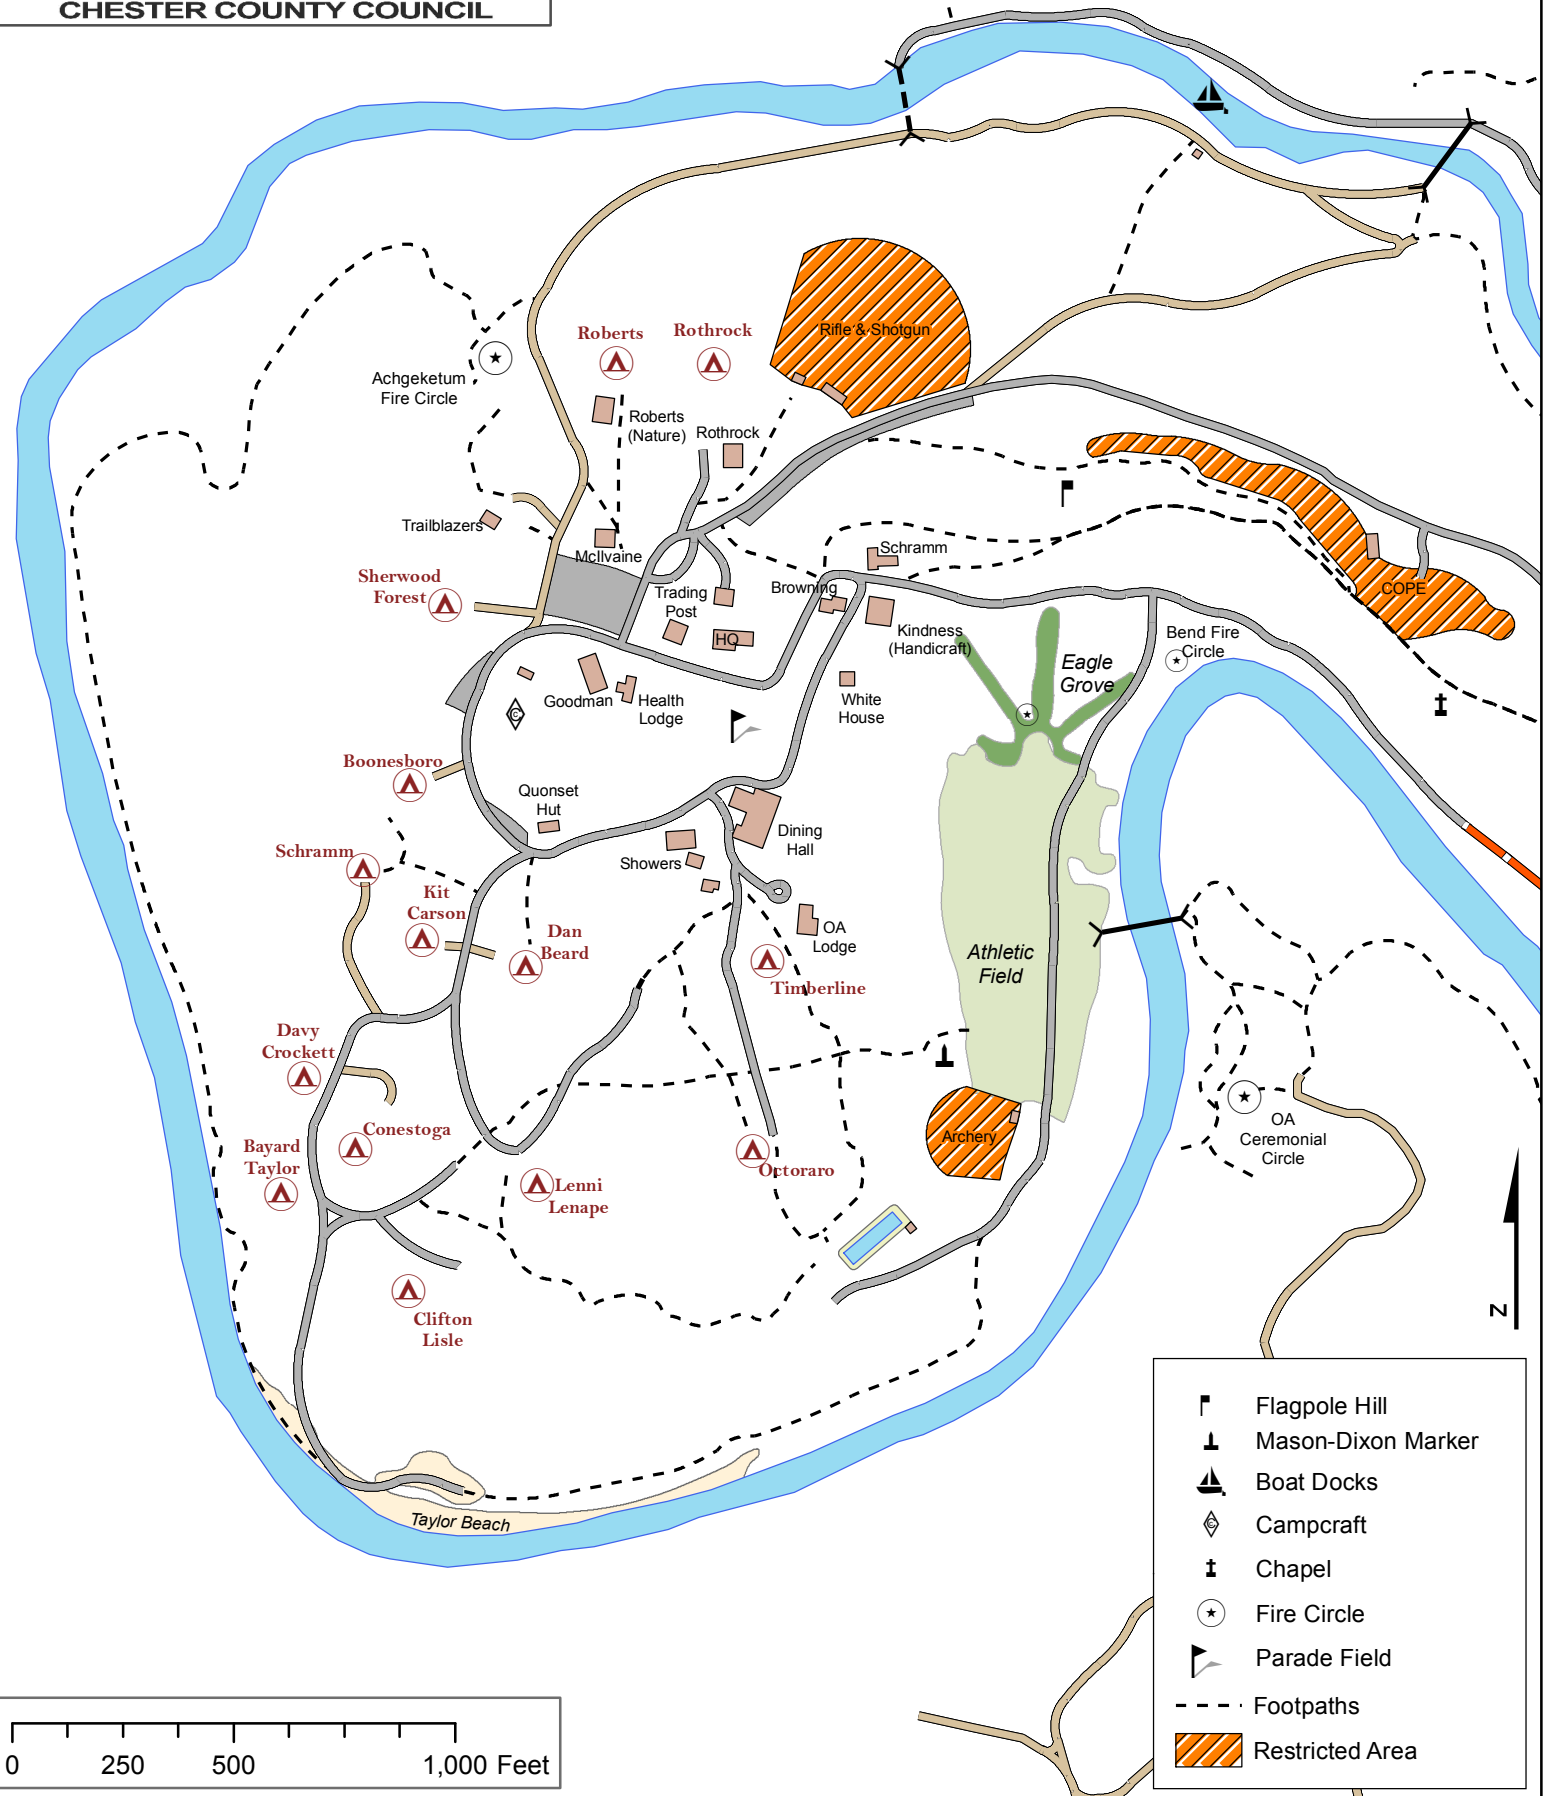

HSR

HORSESHOE SCOUT RESERVATION
CHESTER COUNTY COUNCIL

Camp Horseshoe

- Flagpole Hill
- Mason-Dixon Marker
- Boat Docks
- Campcraft
- Chapel
- Fire Circle
- Parade Field
- Footpaths
- Restricted Area